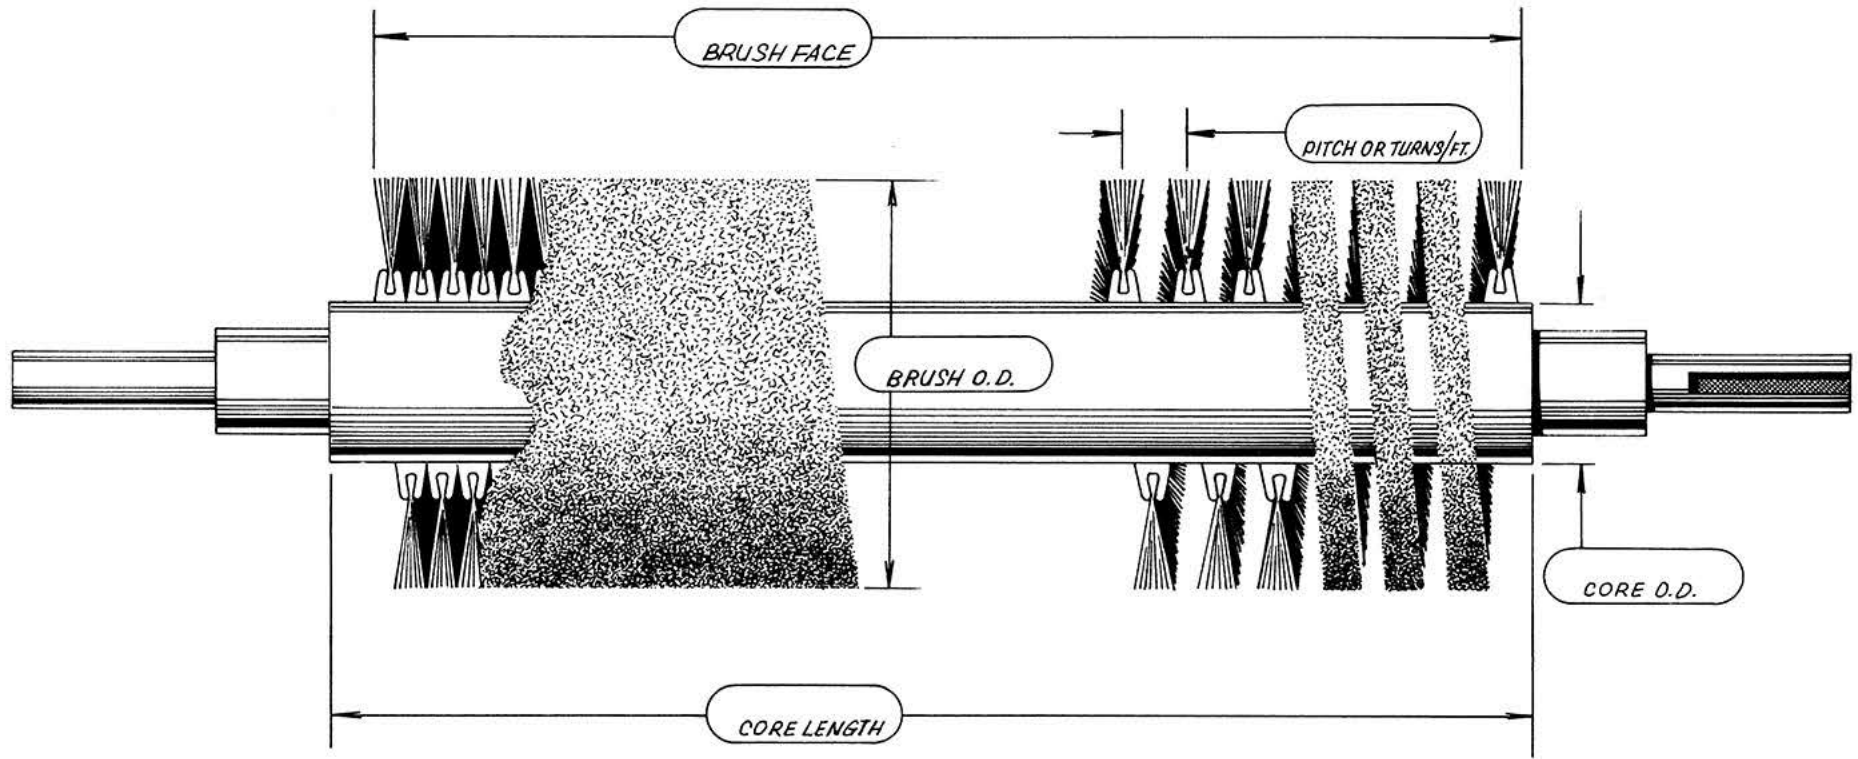

MOUNTED COIL BRUSH

 POWER BRUSHES, INC. ENGINEERED BRUSHES FOR INDUSTRY 756 SOUTH BYRNE RD. TOLEDO, OHIO 43609-1089 800-968-9600 • 419-385-5725 • FAX 419-382-0756 e-mail: powerbrushes@powerbrushes.com www.powerbrushes.com	DATE:	BRUSH MATERIAL:
	CUSTOMER CONTACT:	
BRUSH USED ON:		
CUSTOMER:	CUSTOMER OR P.B.I. PART NO.:	