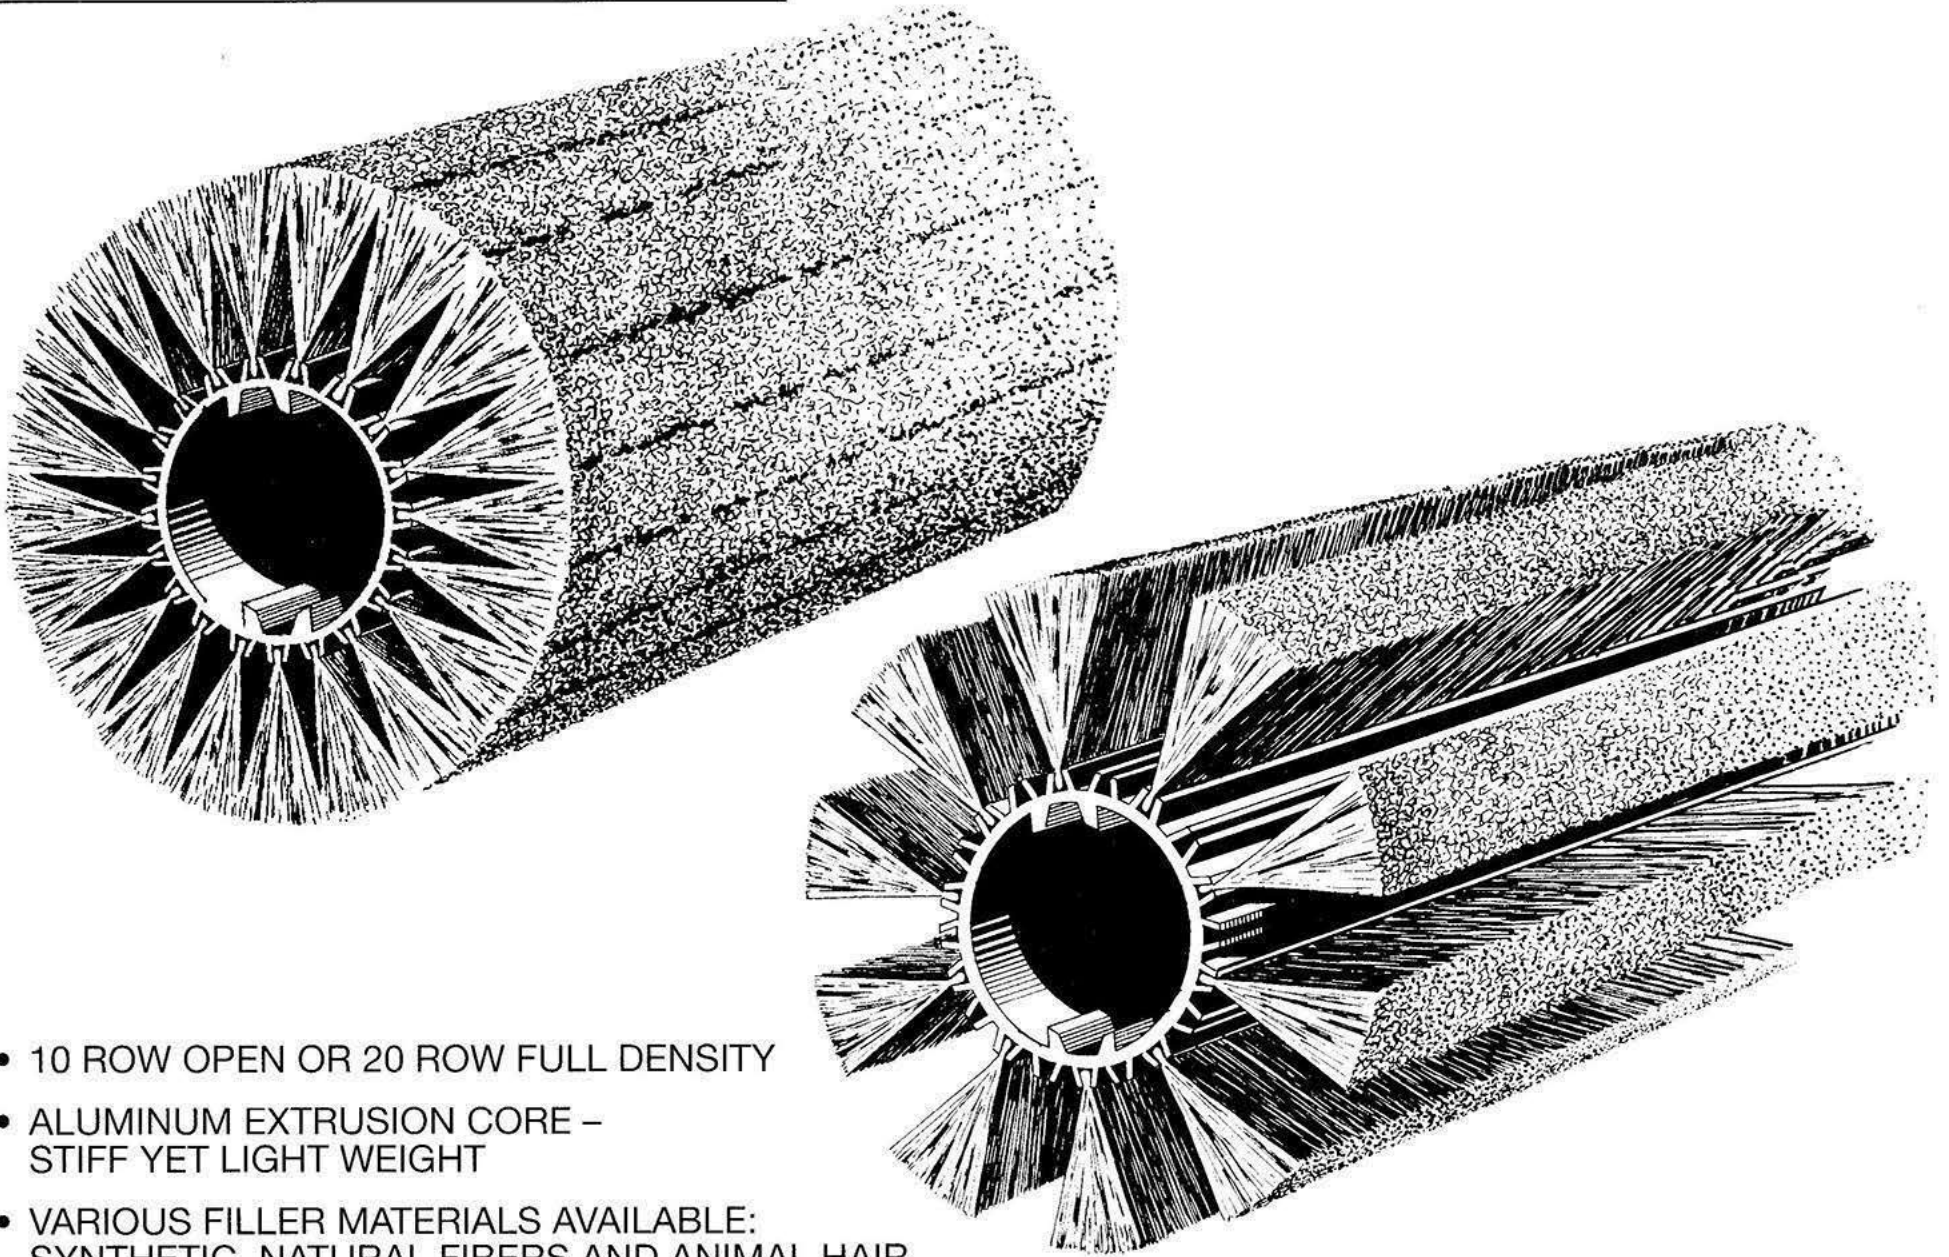

## SERIES #3870 ALUMINUM EXTRUSION BRUSH

- 10 ROW OPEN OR 20 ROW FULL DENSITY
- ALUMINUM EXTRUSION CORE – STIFF YET LIGHT WEIGHT
- VARIOUS FILLER MATERIALS AVAILABLE: SYNTHETIC, NATURAL FIBERS AND ANIMAL HAIR
- ASSEMBLED FROM STOCK COMPONENTS FOR ECONOMY AND PROMPT DELIVERY
- COMPLETELY DISPOSABLE